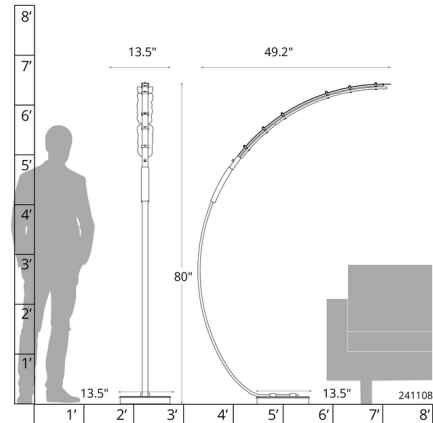

Shown in black / clear

CLICK TO VIEW PRODUCT

Notes: