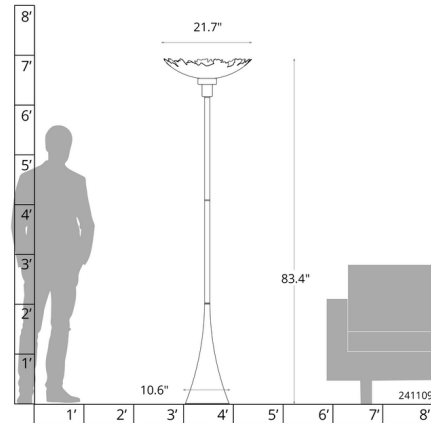

### Specifications

COLOR	Modern Brass
BODY FINISH	Black
WATTAGE	9W
DIMMER	N/A
DIMENSIONS	21.7"W x 83.4"H
BULB INCLUDED	1 x A19/Medium (E26)/9W/120V LED
OTHER BULB OPTIONS	A19/Medium (E26)/60W/120V Incandescent
COUNTRY OF ORIGIN	United States

### Technical Information

PRODUCT DIMENSIONS	Cord: 120"
--------------------	------------

Shown in black / modern brass

CLICK TO VIEW PRODUCT

Notes: