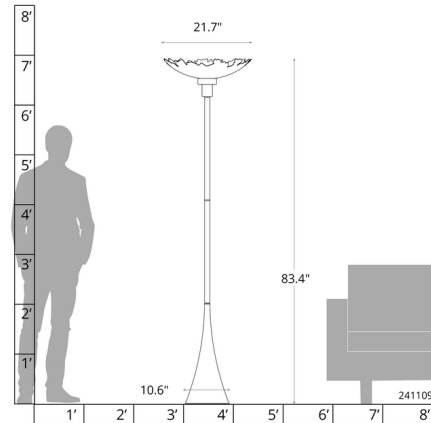

Specifications

COLOR	Modern Brass
BODY FINISH	Black
WATTAGE	9W
DIMMER	N/A
DIMENSIONS	21.7"W x 83.4"H
BULB INCLUDED	1 x A19/Medium (E26)/9W/120V LED
OTHER BULB OPTIONS	A19/Medium (E26)/60W/120V Incandescent
COUNTRY OF ORIGIN	United States

Technical Information

PRODUCT DIMENSIONS	Cord: 120"
--------------------	------------

Shown in black / modern brass

CLICK TO VIEW PRODUCT

Notes: