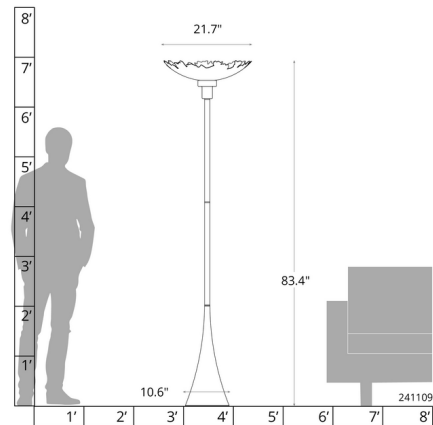

Specifications

COLOR	Modern Brass
BODY FINISH	Black
WATTAGE	9W
DIMMER	N/A
DIMENSIONS	21.7"W x 83.4"H
BULB INCLUDED	1 x A19/Medium (E26)/9W/120V LED
OTHER BULB OPTIONS	A19/Medium (E26)/60W/120V Incandescent
COUNTRY OF ORIGIN	United States

Technical Information

PRODUCT DIMENSIONS	Cord: 120"
--------------------	------------

Shown in black / modern brass

CLICK TO VIEW PRODUCT

Notes: