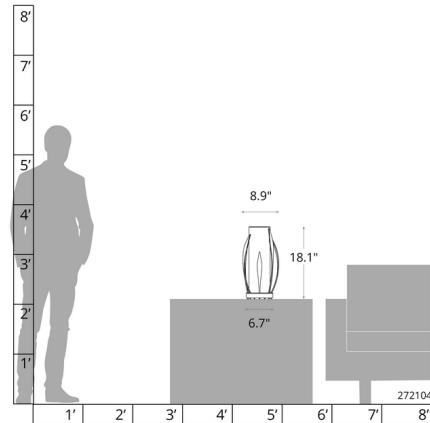

Specifications

COLOR	Opal
BODY FINISH	Sterling
WATTAGE	9W
DIMMER	N/A
DIMENSIONS	8.9"W x 18.1"H
BULB NOT INCLUDED	1 x A19/Medium (E26)/9W/120V LED
OTHER BULB OPTIONS	A19/Medium (E26)/60W/120V Incandescent
COUNTRY OF ORIGIN	United States

Technical Information

PRODUCT DIMENSIONS	Cord: 72"
--------------------	-----------

Shown in sterling / opal

CLICK TO VIEW PRODUCT

Notes: