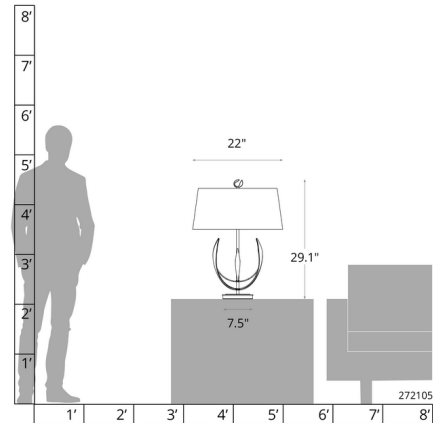

Description

The Dahlia Table Lamp adds an exquisite botanical charm to any interior space. Its handcrafted forged steel petals elegantly extend from the central stem, culminating in an empire shade that projects a warm glow throughout your room.

Shown in bronze / natural anna

Specifications

COLOR	Natural Anna
BODY FINISH	Bronze
WATTAGE	9W
DIMMER	Included
DIMENSIONS	22"W x 29.1"H
BULB NOT INCLUDED	1 x A19/Medium (E26)/9W/120V LED
OTHER BULB OPTIONS	A19/Medium (E26)/60W/120V Incandescent
COUNTRY OF ORIGIN	United States

Technical Information

PRODUCT DIMENSIONS	Cord: 72"
--------------------	-----------

CLICK TO VIEW PRODUCT

Notes: