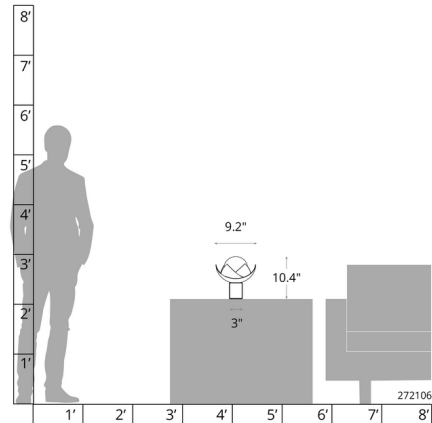

### Specifications

COLOR	Dark Smoke
BODY FINISH	Marble Lilac
WATTAGE	9W
DIMMER	N/A
DIMENSIONS	9.2"W x 10.4"H
BULB NOT INCLUDED	1 x G40/Medium (E26)/9W/120V LED
OTHER BULB OPTIONS	G40/Medium (E26)/60W/120V Incandescent
COUNTRY OF ORIGIN	United States

### Technical Information

PRODUCT DIMENSIONS	Cord: 72"
--------------------	-----------

CLICK TO VIEW PRODUCT

Notes: