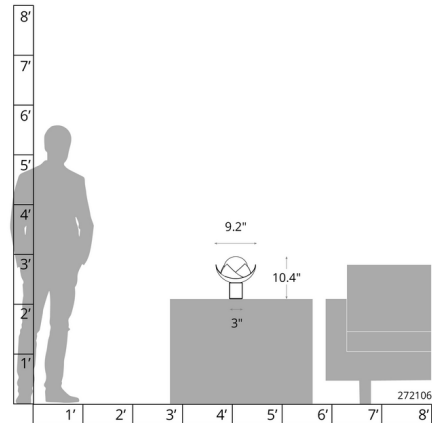

Description

The Blossom Table Lamp enhances the aesthetic appeal of your interior environment. Its marble base supports intricately hand-forged steel petals that elegantly embrace the globe bulb. This exquisite fixture radiates a warm light throughout your room. The On/Off switch is conveniently positioned on the cord.

Shown in marble lilac / dark smoke

Specifications

COLOR	Dark Smoke
BODY FINISH	Marble Lilac
WATTAGE	9W
DIMMER	N/A
DIMENSIONS	9.2"W x 10.4"H
BULB NOT INCLUDED	1 x G40/Medium (E26)/9W/120V LED
OTHER BULB OPTIONS	G40/Medium (E26)/60W/120V Incandescent
COUNTRY OF ORIGIN	United States

Technical Information

PRODUCT DIMENSIONS	Cord: 72"
--------------------	-----------

CLICK TO VIEW PRODUCT

Notes: