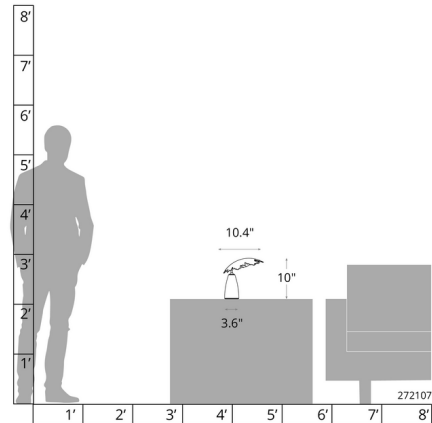

Description

The Pangea Mini Table Lamp features a design that draws inspiration from nature while incorporating brutalist aesthetics into your interior space. Its distinctive marble body is paired with a hand-forged plate, which emits a warm, downward light that enhances the ambiance of your room. The On/Off switch is conveniently positioned on the cord.

Shown in black marble / sterling

Specifications

COLOR Sterling
BODY FINISH Black Marble
WATTAGE 9W
DIMMER N/A
DIMENSIONS 10.4"W x 10"H
BULB NOT INCLUDED 1 x B10/Candelabra (E12)/9W/120V LED
OTHER BULB OPTIONS B10/Candelabra (E12)/60W/120V Incandescent
COUNTRY OF ORIGIN United States

Technical Information

PRODUCT DIMENSIONS Cord: 72"
--------------------	-----------------

CLICK TO VIEW PRODUCT

Notes: