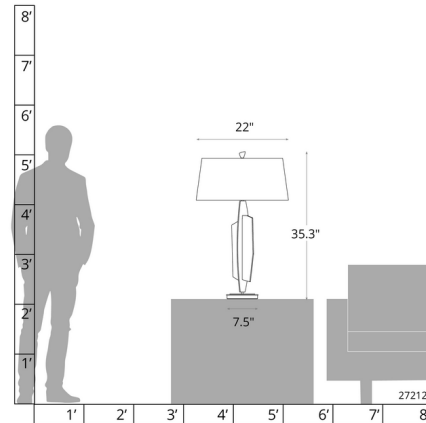

Shown in dark smoke / natural anna

Specifications

COLOR	Natural Anna
BODY FINISH	Dark Smoke
WATTAGE	9W
DIMMER	Included
DIMENSIONS	22"W x 35.5"H
BULB NOT INCLUDED	1 x A19/Medium (E26)/9W/120V LED
OTHER BULB OPTIONS	A19/Medium (E26)/60W/120V Incandescent
COUNTRY OF ORIGIN	United States

Technical Information

PRODUCT DIMENSIONS	Cord: 120"
--------------------	------------

CLICK TO VIEW PRODUCT

Notes: