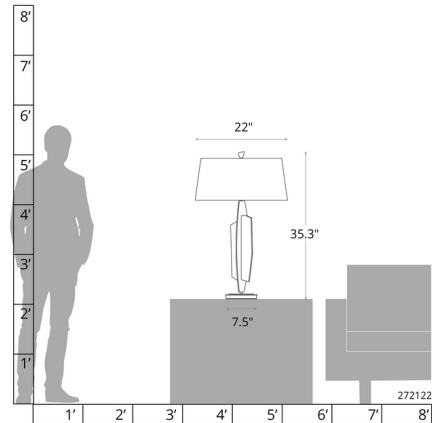

Shown in dark smoke / natural anna

Specifications

COLOR	Natural Anna
BODY FINISH	Dark Smoke
WATTAGE	9W
DIMMER	Included
DIMENSIONS	22"W x 35.5"H
BULB NOT INCLUDED	1 x A19/Medium (E26)/9W/120V LED
OTHER BULB OPTIONS	A19/Medium (E26)/60W/120V Incandescent
COUNTRY OF ORIGIN	United States

Technical Information

PRODUCT DIMENSIONS	Cord: 120"
--------------------	------------

CLICK TO VIEW PRODUCT

Notes: