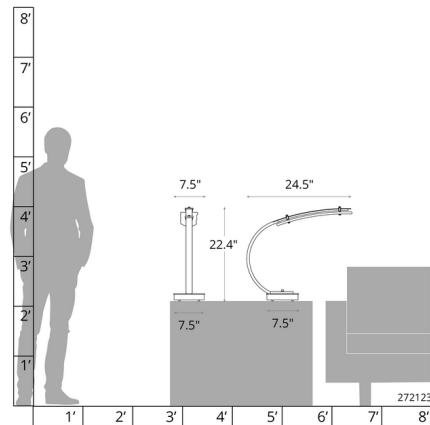

Specifications

COLOR Clear
 BODY FINISH Oil Rubbed Bronze
 WATTAGE 4W
 DIMMER Included
 DIMENSIONS 24.5"W x 22.4"H
 INTEGRATED LED MODULE 1 x LED/4W/120V LED
 COUNTRY OF ORIGIN United States

Technical Information

PRODUCT DIMENSIONS Cord: 72"
 LAMP LIFE 50000 hours
 COLOR RENDERING 90 CRI
 LAMP COLOR 3000K
 LUMENS/WATT 162.50
 LUMINOUS FLUX 650 lumens

Shown in oil rubbed bronze / clear

CLICK TO VIEW PRODUCT

Notes: