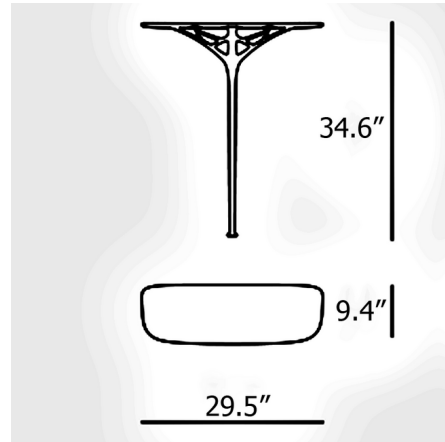

By Kartell

Description

The A.I. Console Table offers a unique aesthetic with a strong, graphic character that will enhance a foyer or hallway with modern elegance. The table anchors to the wall with the included mounting screws, allowing it to stand on a single leg for a bold expression. The shape of the A.I. Console Table was created by artificial intelligence with input from designer Philippe Starck, and it is constructed from recycled thermoplastic technopolymer, making it both lightweight and sustainable.

Specifications

COLOR	N/A
BODY FINISH	Rusty Orange
WATTAGE	N/A
DIMMER	N/A
DIMENSIONS	29.5"W x 34.6"H x 9.4"D
BULB	N/A
COUNTRY OF ORIGIN	Italy

Shown in rusty orange

CLICK TO VIEW PRODUCT

Notes: