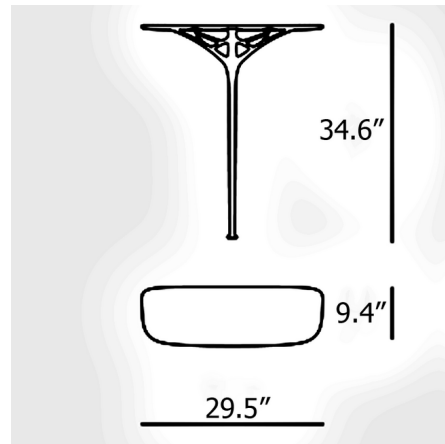

By Kartell

Description

The A.I. Console Table offers a unique aesthetic with a strong, graphic character that will enhance a foyer or hallway with modern elegance. The table anchors to the wall with the included mounting screws, allowing it to stand on a single leg for a bold expression. The shape of the A.I. Console Table was created by artificial intelligence with input from designer Philippe Starck, and it is constructed from recycled thermoplastic technopolymer, making it both lightweight and sustainable.

Specifications

COLOR	N/A
BODY FINISH	Rusty Orange
WATTAGE	N/A
DIMMER	N/A
DIMENSIONS	29.5"W x 34.6"H x 9.4"D
BULB	N/A
COUNTRY OF ORIGIN	Italy

Shown in rusty orange

CLICK TO VIEW PRODUCT

Notes: