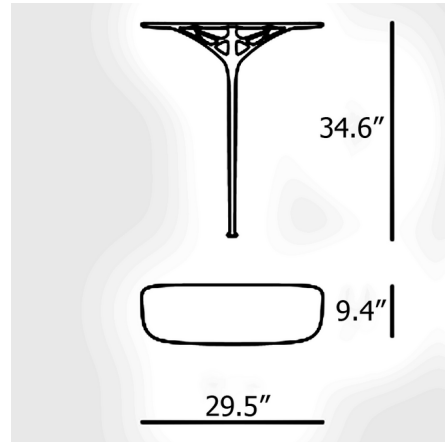

### Specifications

COLOR	N/A
BODY FINISH	Rusty Orange
WATTAGE	N/A
DIMMER	N/A
DIMENSIONS	29.5"W x 34.6"H x 9.4"D
BULB	N/A
COUNTRY OF ORIGIN	Italy

Shown in rusty orange

CLICK TO VIEW PRODUCT

Notes: