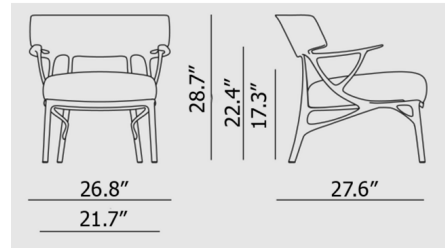

## A.I. Lounge Chair By Kartell

### Specifications

COLOR	Green / White Panamino
BODY FINISH	Green
WATTAGE	N/A
DIMMER	N/A
DIMENSIONS	26.8"W x 28.7"H x 27.6"D
BULB	N/A
COUNTRY OF ORIGIN	Italy

CLICK TO VIEW PRODUCT

Notes: