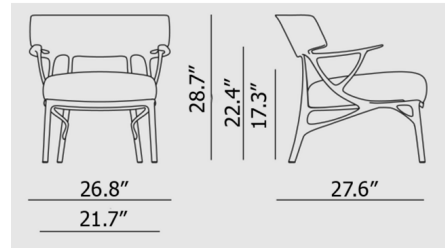

## A.I. Outdoor Lounge Chair By Kartell

### Specifications

COLOR	White / Blue Twill
BODY FINISH	N/A
WATTAGE	N/A
DIMMER	N/A
DIMENSIONS	26.8"W x 28.7"H x 27.6"D
BULB	N/A
COUNTRY OF ORIGIN	Italy

CLICK TO VIEW PRODUCT

Notes: