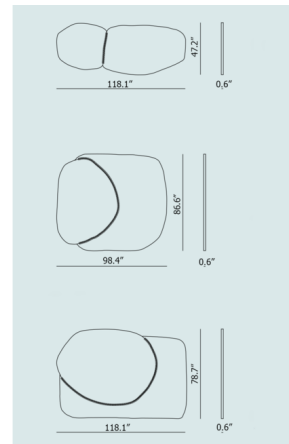

Shown in lavender