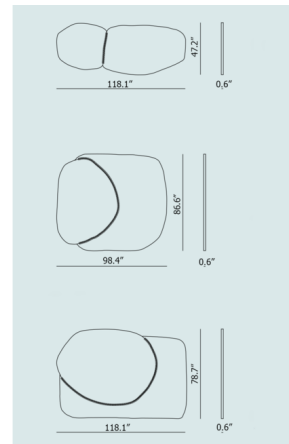

Shown in lavender

Specifications

COLOR	Lavender
BODY FINISH	N/A
WATTAGE	N/A
DIMMER	N/A
DIMENSIONS	118.1"L x 47.2"W x 0.6"H
BULB	N/A
COUNTRY OF ORIGIN	Italy

CLICK TO VIEW PRODUCT

Notes: