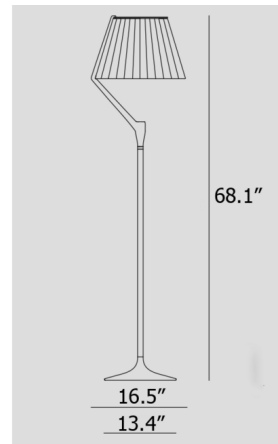

Shown in champagne