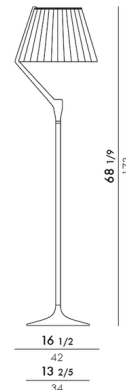

CLICK TO VIEW PRODUCT

Notes: