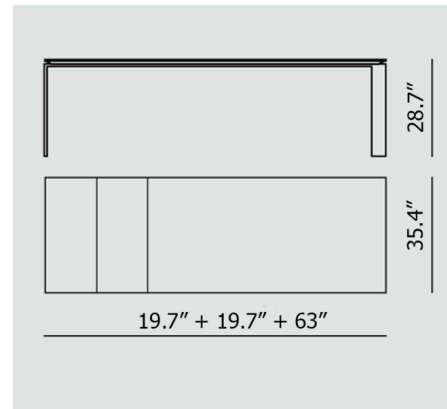

By Kartell

Description

The Four Extendable Dining Table is defined by its strict geometric design while still maintaining an elegant look due to its slim table top. It features sleek painted steel legs and a scratch-resistant laminate top with two extension leaves that can be stored beneath the tabletop when not in use. This functionality makes Four a versatile addition to any space.

Shown in white

Specifications

COLOR	N/A
BODY FINISH	White
WATTAGE	N/A
DIMMER	N/A
DIMENSIONS	63"W x 28.7"H x 35.4"D
BULB	N/A
COUNTRY OF ORIGIN	Italy

CLICK TO VIEW PRODUCT

Notes: