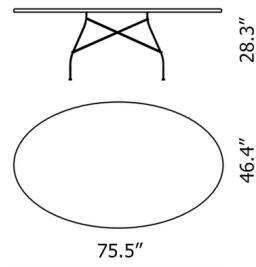

Shown in burgundy / burgundy

5573

Specifications

COLOR Burgundy
BODY FINISH Burgundy
WATTAGE N/A
DIMMER N/A
DIMENSIONS 75.59"W x 28.3"H x 46.4"D
BULB N/A
COUNTRY OF ORIGIN Italy

CLICK TO VIEW PRODUCT

Notes: