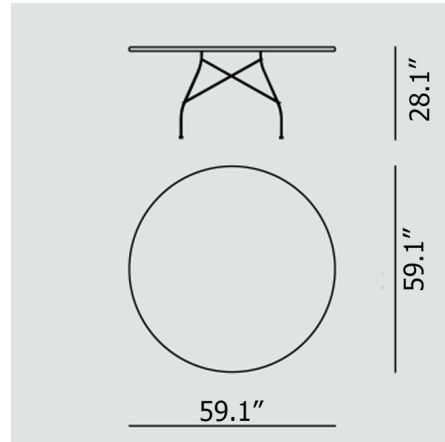

### Specifications

COLOR	N/A
BODY FINISH	Black
WATTAGE	N/A
DIMMER	N/A
DIMENSIONS	59.06"W x 28.14"H
BULB	N/A
COUNTRY OF ORIGIN	Italy

CLICK TO VIEW PRODUCT

Notes: