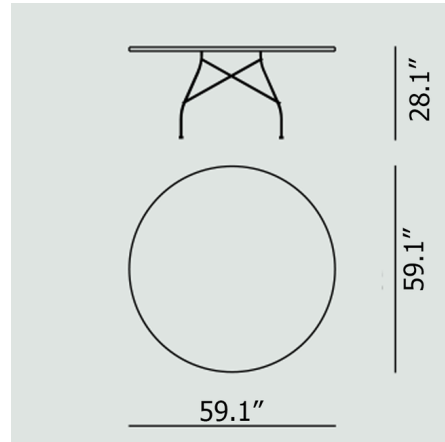

### Specifications

COLOR	Symphonie Marble
BODY FINISH	Black
WATTAGE	N/A
DIMMER	N/A
DIMENSIONS	59.06"W x 28.14"H
BULB	N/A
COUNTRY OF ORIGIN	Italy

CLICK TO VIEW PRODUCT

Notes: