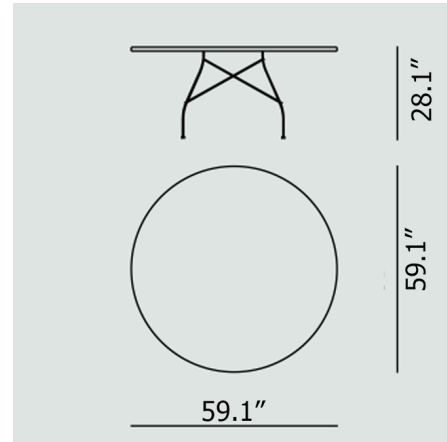

Shown in black / symphonie marble

Specifications

COLOR	Symphonie Marble
BODY FINISH	Black
WATTAGE	N/A
DIMMER	N/A
DIMENSIONS	59.06"W x 28.14"H
BULB	N/A
COUNTRY OF ORIGIN	Italy

CLICK TO VIEW PRODUCT

Notes: