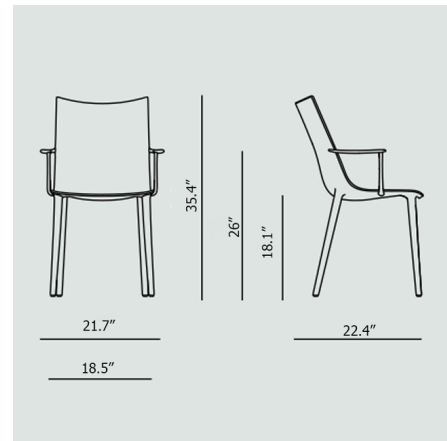

## H.H.H. Upholstered Dining Armchair

By Kartell

### Description

The H.H.H. Dining Armchair will elevate any interior with its elegant modern silhouette. Short for Her Highest Highness, H.H.H. offers a throne-like look for a regal expression. The frame is made of technopolymer derived from recycled thermoplastic, making H.H.H. both lightweight and sustainable. Available with 100% genuine tanned leather upholstery or faux EcoLeather, a textured fabric made of renewable and recyclable materials.

### Specifications

COLOR	Tobacco EcoLeather
BODY FINISH	White
WATTAGE	N/A
DIMMER	N/A
DIMENSIONS	21.7"W x 35.4"H x 22.4"D
BULB	N/A
COUNTRY OF ORIGIN	Italy

CLICK TO VIEW PRODUCT

Notes: