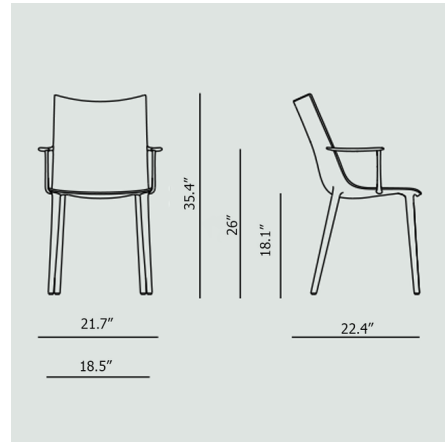

Lightology

lightology.com
866-954-4489
06-30-26

Project: _____

Company: _____

Location: _____ Fixture Type: _____

SPEC #: **KRLI392835**

Approved On: _____ Approved By: _____

H.H.H. Upholstered Dining Armchair By Kartell

Description

The H.H.H. Dining Armchair will elevate any interior with its elegant modern silhouette. Short for Her Highest Highness, H.H.H. offers a throne-like look for a regal expression. The frame is made of technopolymer derived from recycled thermoplastic, making H.H.H. both lightweight and sustainable. Available with 100% genuine tanned leather upholstery or faux EcoLeather, a textured fabric made of renewable and recyclable materials.

Shown in white / tobacco ecoleather

Specifications

COLOR	Tobacco EcoLeather
BODY FINISH	White
WATTAGE	N/A
DIMMER	N/A
DIMENSIONS	21.7\"W x 35.4\"H x 22.4\"D
BULB	N/A
COUNTRY OF ORIGIN	Italy

CLICK TO VIEW PRODUCT