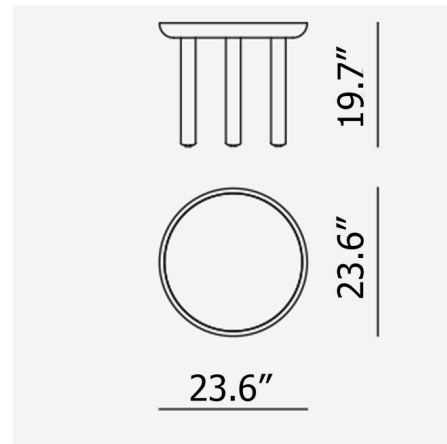

Lightology

lightology.com
866-954-4489
04-24-26

Project: _____

Company: _____

Location: _____ Fixture Type: _____

SPEC #: **KRLI392842**

Approved On: _____ Approved By: _____

K-Top Side Table

By Kartell

Description

The K-Top Side Table features a refined silhouette with a round tabletop supported by a trio of cylindrical legs. The table is constructed of FSC-certified MDF with a polyester lacquer coating, and the tabletop is available in ceramic with a faux marble finish or colored mirror.

Shown in blue / smoked mirror

Specifications

COLOR	Smoked Mirror
BODY FINISH	Blue
WATTAGE	N/A
DIMMER	N/A
DIMENSIONS	19.6"W x 23.62"H
BULB	N/A
COUNTRY OF ORIGIN	Italy

CLICK TO VIEW PRODUCT

Notes: