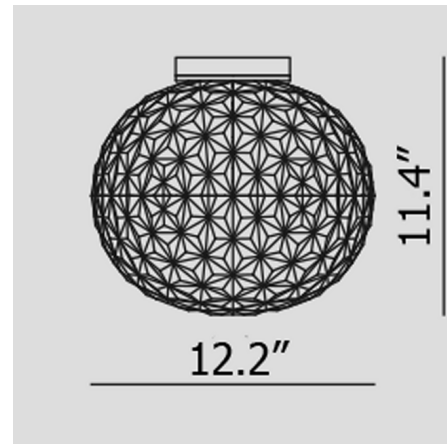

Shown in chrome / clear

CLICK TO VIEW PRODUCT

Notes: