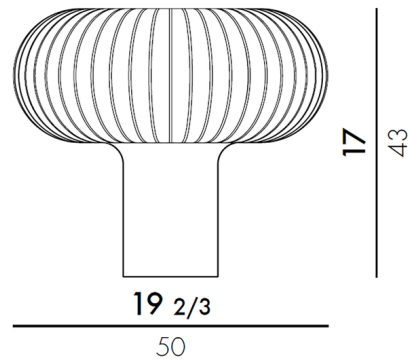

By Kartell

Description

The Teresa Table Lamp features a sinuous silhouette that recalls the look of the unfolding petal of a budding flower. This elegant form is made possible by experimentation and innovation in design and manufacturing, which allow for the creation of unique curved shapes and volumes. Dimmer switch located on cord.

Shown in burgundy

Specifications

COLOR	N/A
BODY FINISH	Burgundy
WATTAGE	11W
DIMMER	Included
DIMENSIONS	19.68"W x 17"H
BULB NOT INCLUDED	1 x A19/Medium (E26)/11W/120V LED
COUNTRY OF ORIGIN	Italy

Technical Information