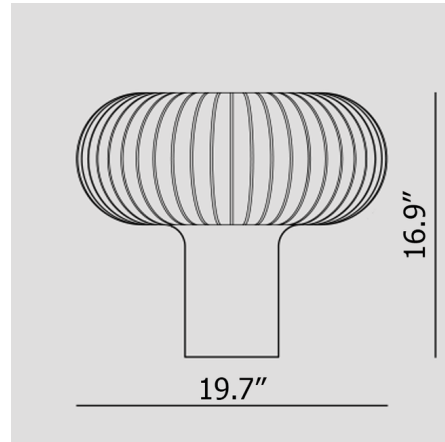

Lightology

lightology.com
866-954-4489
04-25-26

Project: _____

Company: _____

Location: _____ Fixture Type: _____

SPEC #: **KRLI392852**

Approved On: _____ Approved By: _____

Teresa Table Lamp

By Kartell

Description

The Teresa Table Lamp features a sinuous silhouette that recalls the look of the unfolding petal of a budding flower. This elegant form is made possible by experimentation and innovation in design and manufacturing, which allow for the creation of unique curved shapes and volumes. Dimmer switch located on cord.

Specifications

COLOR	N/A
BODY FINISH	Burgundy
WATTAGE	11W
DIMMER	Included
DIMENSIONS	19.68"W x 16.93"H
BULB INCLUDED	1 x A19/Medium (E26)/11W/120V LED
COUNTRY OF ORIGIN	Italy

Technical Information

LAMP LIFE	20000 hours
COLOR RENDERING	.80 CRI
LAMP COLOR	2700K
LUMENS/WATT	163.64
LUMINOUS FLUX	1800 lumens

CLICK TO VIEW PRODUCT

Notes: