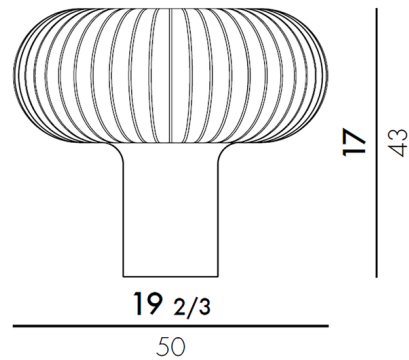

### Description

The Teresa Table Lamp features a sinuous silhouette that recalls the look of the unfolding petal of a budding flower. This elegant form is made possible by experimentation and innovation in design and manufacturing, which allow for the creation of unique curved shapes and volumes. Dimmer switch located on cord.

### Specifications

COLOR	N/A
BODY FINISH	Mauve
WATTAGE	11W
DIMMER	Included
DIMENSIONS	19.68"W x 17"H
BULB NOT INCLUDED	1 x A19/Medium (E26)/11W/120V LED
COUNTRY OF ORIGIN	Italy