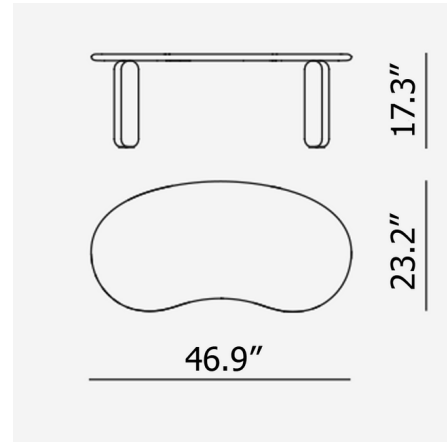

By Kartell

Description

The Undique Mas Coffee Table features an oblong, organically shaped tabletop supported by rounded legs for a casual, post-modern aesthetic and relaxed mood. The table is crafted from FSC-certified MDF with a polyester lacquer coating. Place multiple tables from the collection in varying heights and finishes together to create unique arrangements tailored specifically to the space.

Shown in orange

Specifications

COLOR	N/A
BODY FINISH	Orange
WATTAGE	N/A
DIMMER	N/A
DIMENSIONS	47.24"W x 17.33"H x 23.62"D
BULB	N/A
COUNTRY OF ORIGIN	Italy

CLICK TO VIEW PRODUCT

Notes: