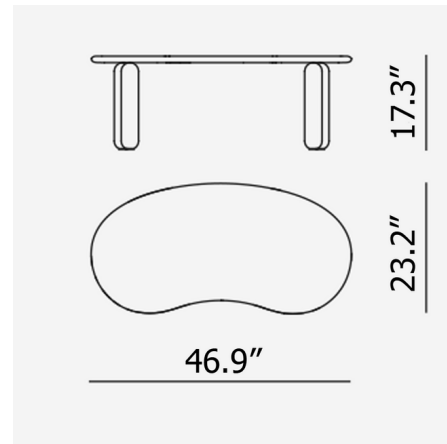

By Kartell

Description

The Undique Mas Coffee Table features an oblong, organically shaped tabletop supported by rounded legs for a casual, post-modern aesthetic and relaxed mood. The table is crafted from FSC-certified MDF with a polyester lacquer coating. Place multiple tables from the collection in varying heights and finishes together to create unique arrangements tailored specifically to the space.

Shown in orange

Specifications

COLOR	N/A
BODY FINISH	Orange
WATTAGE	N/A
DIMMER	N/A
DIMENSIONS	47.24"W x 17.33"H x 23.62"D
BULB	N/A
COUNTRY OF ORIGIN	Italy

CLICK TO VIEW PRODUCT

Notes: