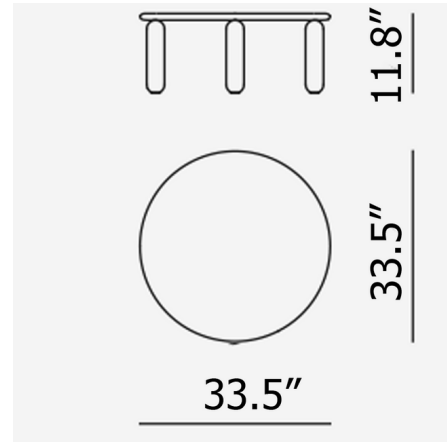

Description

The Undique Mas Round Coffee Table features a circular tabletop supported by rounded legs for a casual, post-modern aesthetic and relaxed mood. The table is crafted from FSC-certified MDF with a polyester lacquer coating. Place multiple tables from the collection in varying heights and finishes together to create unique arrangements tailored specifically to the space.

Specifications

COLOR	N/A
BODY FINISH	Powder
WATTAGE	N/A
DIMMER	N/A
DIMENSIONS	33.5"W x 11.8"H x 33.5"D
BULB	N/A
COUNTRY OF ORIGIN	Italy

Notes:

Shown in powder

CLICK TO VIEW PRODUCT