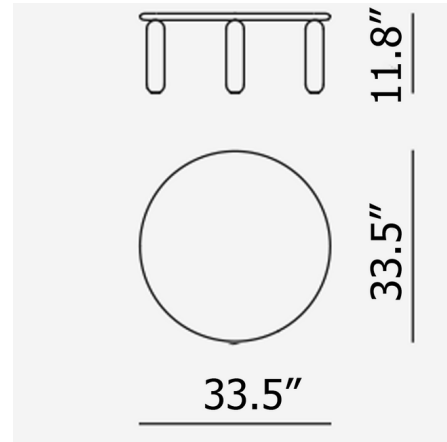

Description

The Undique Mas Round Coffee Table features a circular tabletop supported by rounded legs for a casual, post-modern aesthetic and relaxed mood. The table is crafted from FSC-certified MDF with a polyester lacquer coating. Place multiple tables from the collection in varying heights and finishes together to create unique arrangements tailored specifically to the space.

Specifications

COLOR	N/A
BODY FINISH	Powder
WATTAGE	N/A
DIMMER	N/A
DIMENSIONS	33.5"W x 11.8"H x 33.5"D
BULB	N/A
COUNTRY OF ORIGIN	Italy

Shown in powder

CLICK TO VIEW PRODUCT

Notes: