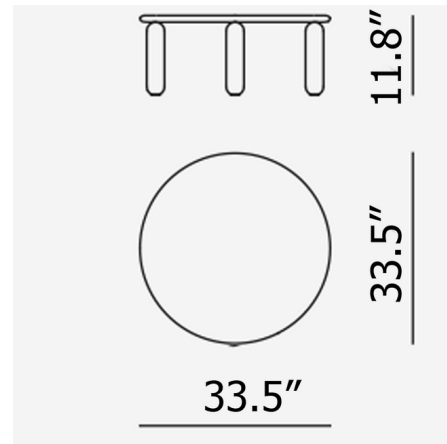

By Kartell

Description

The Undique Mas Round Coffee Table features a circular tabletop supported by rounded legs for a casual, post-modern aesthetic and relaxed mood. The table is crafted from FSC-certified MDF with a polyester lacquer coating. Place multiple tables from the collection in varying heights and finishes together to create unique arrangements tailored specifically to the space.

Shown in powder

Specifications

COLOR	N/A
BODY FINISH	Powder
WATTAGE	N/A
DIMMER	N/A
DIMENSIONS	33.5"W x 11.8"H x 33.5"D
BULB	N/A
COUNTRY OF ORIGIN	Italy

CLICK TO VIEW PRODUCT

Notes: