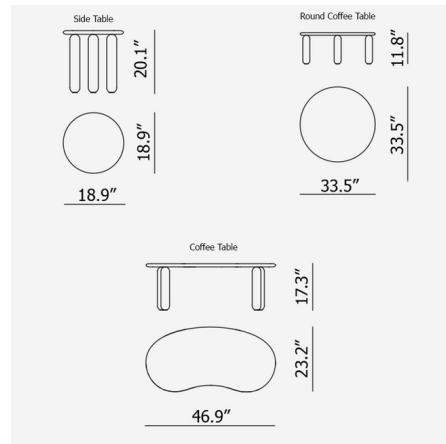

Description

The Undique Mas Trio Table Set Table features a set of three organically shaped tables of varying sizes supported by rounded legs for a casual, post-modern aesthetic and relaxed mood. Each table is crafted from FSC-certified MDF with a polyester lacquer coating. The tables can be placed together or spread around the room to create unique arrangements tailored specifically to the space. Includes a side table in Powder finish, a coffee table in Orange, and a round coffee table in Grey.

Shown in multicolor

Specifications

COLOR	N/A
BODY FINISH	Multicolor
WATTAGE	N/A
DIMMER	N/A
DIMENSIONS	47.24"W x 17.33"H x 23.62"D
BULB	N/A
COUNTRY OF ORIGIN	Italy

CLICK TO VIEW PRODUCT

Notes: