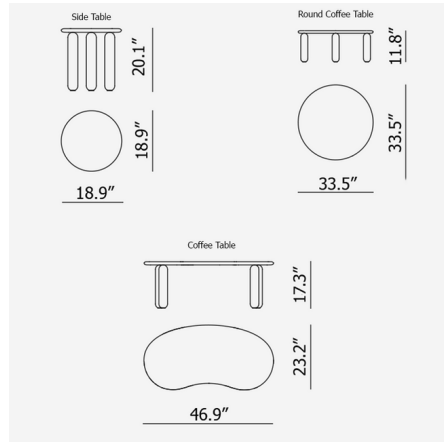

By Kartell

Description

The Undique Mas Trio Table Set Table features a set of three organically shaped tables of varying sizes supported by rounded legs for a casual, post-modern aesthetic and relaxed mood. Each table is crafted from FSC-certified MDF with a polyester lacquer coating. The tables can be placed together or spread around the room to create unique arrangements tailored specifically to the space. Includes a side table in Powder finish, a coffee table in Orange, and a round coffee table in Grey.

Shown in multicolor

Specifications

COLOR	N/A
BODY FINISH	Multicolor
WATTAGE	N/A
DIMMER	N/A
DIMENSIONS	47.24"W x 17.33"H x 23.62"D
BULB	N/A
COUNTRY OF ORIGIN	Italy

CLICK TO VIEW PRODUCT

Notes: