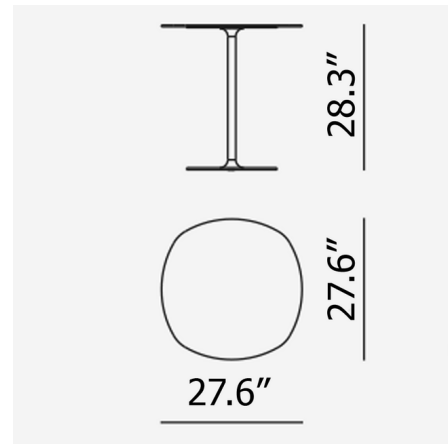

By Kartell

Description

The Thierry Bistrot Table will complement a wide variety of decor styles with its elegantly minimalist silhouette. The tabletop is square-shaped with rounded corners and made of back-painted plate glass for a glossy appearance. The slim steel base provides support and completes the look with a sleek, modern touch.

Shown in black

Specifications

COLOR	N/A
BODY FINISH	Black
WATTAGE	N/A
DIMMER	N/A
DIMENSIONS	27.56\"W x 28.33\"H x 27.56\"D
BULB	N/A
COUNTRY OF ORIGIN	Italy

CLICK TO VIEW PRODUCT

Notes: