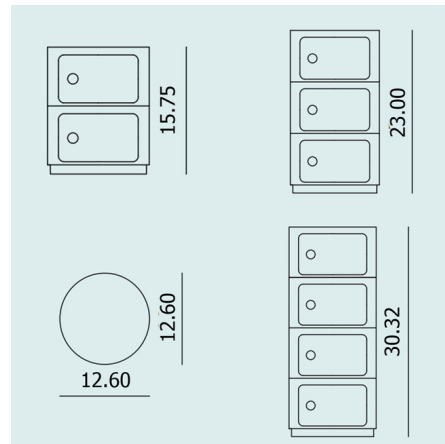

By Kartell

Description

The Componibili Storage Module is made of ABS plastic with a tray top and was designed to meet various storage needs. This series has received much recognition for its design history and innovation and can be seen on display at the Museum of Modern Art in New York and the Centre Georges Pompidou in Paris. The holes on the door allow you to slide the doors open for the drawer. Note: Some finishes are not available in all sizes.

Shown in dove grey

Specifications

COLOR	N/A
BODY FINISH	Dove Grey
WATTAGE	N/A
DIMMER	N/A
DIMENSIONS	12.63"W x 15.75"H
BULB	N/A
COUNTRY OF ORIGIN	Italy

CLICK TO VIEW PRODUCT

Notes: