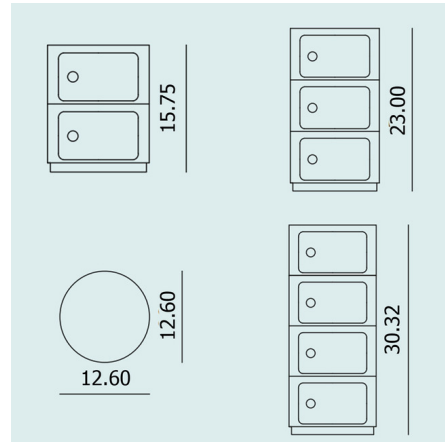

By Kartell

Description

The Componibili Storage Module is made of ABS plastic with a tray top and was designed to meet various storage needs. This series has received much recognition for its design history and innovation and can be seen on display at the Museum of Modern Art in New York and the Centre Georges Pompidou in Paris. The holes on the door allow you to slide the doors open for the drawer. Note: Some finishes are not available in all sizes.

Shown in burgundy

Specifications

COLOR	N/A
BODY FINISH	Burgundy
WATTAGE	N/A
DIMMER	N/A
DIMENSIONS	12.63"W x 23"H
BULB	N/A
COUNTRY OF ORIGIN	Italy

CLICK TO VIEW PRODUCT

Notes: