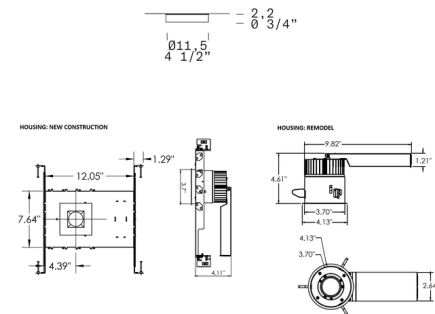

CLICK TO VIEW PRODUCT

Notes: