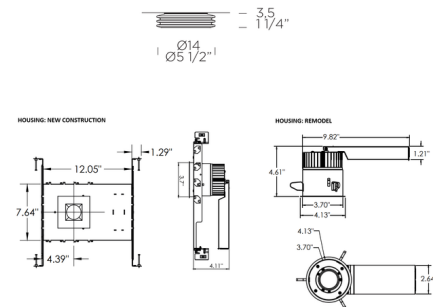

CLICK TO VIEW PRODUCT

Notes: