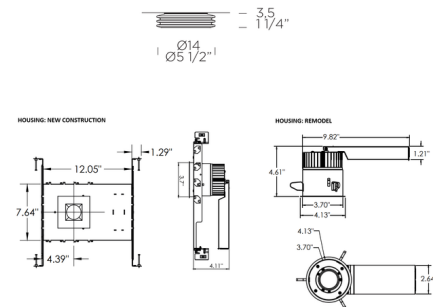

### Specifications

REFLECTOR/BAFFLE COLOR	Crystal
BODY FINISH	N/A
WATTAGE	14W
DIMMER	Low Voltage Electronic
DIMENSIONS	5.5"W x 1.25"H
INTEGRATED LED MODULE	1 x LED/14W/120-277V LED

### Technical Information

APERTURE SHAPE	Round
HOUSING HEIGHT	4.5"
HOUSING TYPE	New Construction NON IC
CEILING TYPE	Drywall with Trim
FUNCTION	Decorative
BEAM ANGLE	60°
COLOR RENDERING	90 CRI
LAMP COLOR	2700K
LUMENS/WATT	58.36
LUMINOUS FLUX	817 lumens