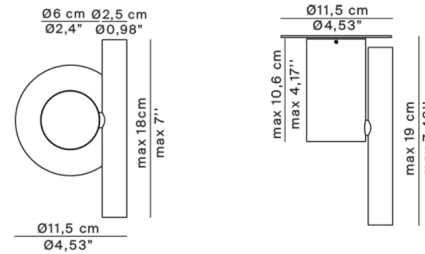

### Description

The Doi Wall / Ceiling Light is composed of two cylindrical elements for a streamlined, geometric expression. The cylindrical spotlight is attached to the body of the fixture with a rotating joint, which allows the light source to be aimed to provide illumination where it is needed most. Doi can be mounted on the wall or ceiling, making it a versatile addition to any interior.

### Specifications

COLOR	N/A
BODY FINISH	Black / Brass
WATTAGE	6W
DIMMER	Low Voltage Electronic
DIMENSIONS	4.53"W x 4.13"H x 7.48"D
INTEGRATED LED MODULE	1 x LED/6W/120-277V LED
COUNTRY OF ORIGIN	Italy