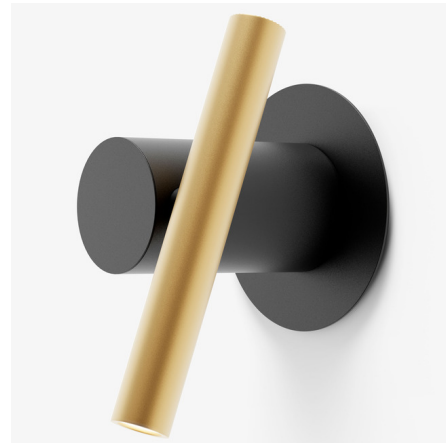

## Doi Wall / Ceiling Light

By Luceplan

### Description

The Doi Wall / Ceiling Light is composed of two cylindrical elements for a streamlined, geometric expression. The cylindrical spotlight is attached to the body of the fixture with a rotating joint, which allows the light source to be aimed to provide illumination where it is needed most. Doi can be mounted on the wall or ceiling, making it a versatile addition to any interior.

Shown in black / brass

### Specifications

COLOR	N/A
BODY FINISH	Black / Brass
WATTAGE	6W
DIMMER	Low Voltage Electronic
DIMENSIONS	4.53"W x 4.13"H x 7.48"D
INTEGRATED LED MODULE	1 x LED/6W/120-277V LED
COUNTRY OF ORIGIN	Italy