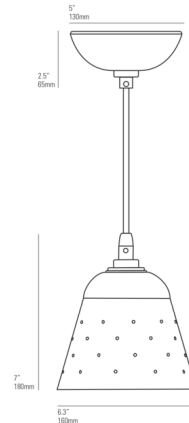

Lightology

lightology.com
866-954-4489
05-24-26

Project: _____

Company: _____

Location: _____ Fixture Type: _____

SPEC #: **OBT1393352**

Approved On: _____ Approved By: _____

Alma Pendant By Original BTC

Description

The Alma Pendant features a tapered bone china shade for a go-anywhere look that will complement a variety of decor styles. When illuminated, the shade produces a translucent glow, and it is accented by a series of handmade holes which evoke the look of tiny stars in the night sky.

Shown in seaweed / white

Specifications

COLOR	White
BODY FINISH	Seaweed
WATTAGE	6W
DIMMER	Standard 120V
DIMENSIONS	6.3"W x 7"H
BULB NOT INCLUDED	1 x A19/Medium (E26)/6W/120V LED
OTHER BULB OPTIONS	1 x A19/Medium (E26)/40W/120V Incandescent
COUNTRY OF ORIGIN	United Kingdom