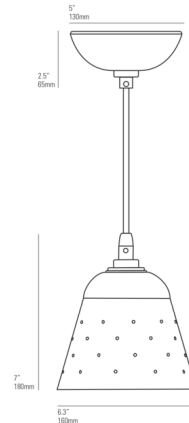

## Alma Pendant By Original BTC

### Description

The Alma Pendant features a tapered bone china shade for a go-anywhere look that will complement a variety of decor styles. When illuminated, the shade produces a translucent glow, and it is accented by a series of handmade holes which evoke the look of tiny stars in the night sky.

### Specifications

COLOR	White
BODY FINISH	Seaweed
WATTAGE	6W
DIMMER	Standard 120V
DIMENSIONS	6.3"W x 7"H
BULB NOT INCLUDED	1 x A19/Medium (E26)/6W/120V LED
OTHER BULB OPTIONS	1 x A19/Medium (E26)/40W/120V Incandescent
COUNTRY OF ORIGIN	United Kingdom