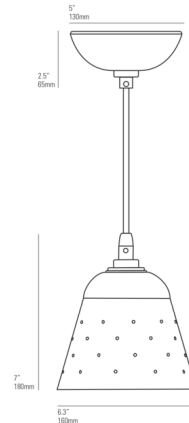

Lightology

lightology.com
866-954-4489
05-24-26

Project: _____

Company: _____

Location: _____ Fixture Type: _____

SPEC #: **OBT1393354**

Approved On: _____ Approved By: _____

Alma Pendant By Original BTC

Description

The Alma Pendant features a tapered bone china shade for a go-anywhere look that will complement a variety of decor styles. When illuminated, the shade produces a translucent glow, and it is accented by a series of handmade holes which evoke the look of tiny stars in the night sky.

Shown in coral / white

Specifications

COLOR	White
BODY FINISH	Coral
WATTAGE	6W
DIMMER	Standard 120V
DIMENSIONS	6.3"W x 7"H
BULB NOT INCLUDED	1 x A19/Medium (E26)/6W/120V LED
OTHER BULB OPTIONS	1 x A19/Medium (E26)/40W/120V Incandescent
COUNTRY OF ORIGIN	United Kingdom