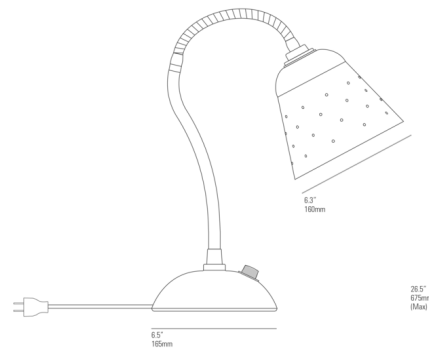

Lightology

lightology.com
866-954-4489
05-16-26

Project: _____

Company: _____

Location: _____ Fixture Type: _____

SPEC #: **OBT1393358**

Approved On: _____ Approved By: _____

Alma Table Lamp By Original BTC

Description

The Alma Table Lamp features a tapered bone china shade for a go-anywhere look that will complement a variety of decor styles. When illuminated, the shade produces a translucent glow, and it is accented by a series of handmade holes which evoke the look of tiny stars in the night sky. A flexible stem allows the light to be aimed precisely where it is needed for reading or other tasks. Dimmer switch located on lamp's base.

Shown in coral / white

Specifications

COLOR	White
BODY FINISH	Coral
WATTAGE	7W
DIMMER	Included
DIMENSIONS	15.16"W x 26.57"H x 6.3"D
BULB NOT INCLUDED	1 x A19/Medium (E26)/7W/120V LED
OTHER BULB OPTIONS	1 x A19/Medium (E26)/40W/120V Incandescent
COUNTRY OF ORIGIN	United Kingdom