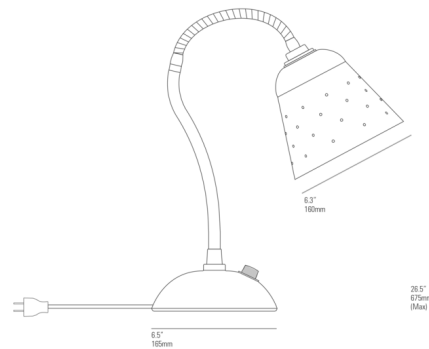

Lightology

lightology.com
866-954-4489
07-11-26

Project: _____
Company: _____
Location: _____ Fixture Type: _____
SPEC #: **OBT1393358**
Approved On: _____ Approved By: _____

Alma Table Lamp By Original BTC

Description

The Alma Table Lamp features a tapered bone china shade for a go-anywhere look that will complement a variety of decor styles. When illuminated, the shade produces a translucent glow, and it is accented by a series of handmade holes which evoke the look of tiny stars in the night sky. A flexible stem allows the light to be aimed precisely where it is needed for reading or other tasks. Dimmer switch located on lamp's base.

Shown in coral / white

Specifications

COLOR	White
BODY FINISH	Coral
WATTAGE	7W
DIMMER	Included
DIMENSIONS	15.16"W x 26.57"H x 6.3"D
BULB NOT INCLUDED	1 x A19/Medium (E26)/7W/120V LED
OTHER BULB OPTIONS	1 x A19/Medium (E26)/40W/120V Incandescent
COUNTRY OF ORIGIN	United Kingdom