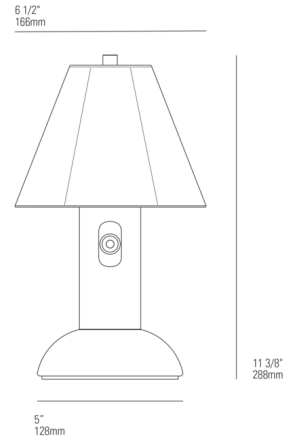

### Specifications

COLOR	White
BODY FINISH	Olive Green
WATTAGE	8W
DIMMER	Included
DIMENSIONS	6.54"W x 11.34"H
INTEGRATED LED MODULE	1 x LED/8W/5V LED
COUNTRY OF ORIGIN	United Kingdom

CLICK TO VIEW PRODUCT