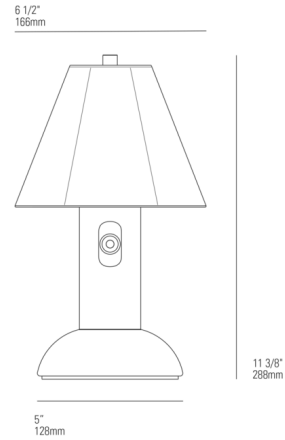

Shown in olive green / white

Specifications

COLOR	White
BODY FINISH	Olive Green
WATTAGE	8W
DIMMER	Included
DIMENSIONS	6.54"W x 11.34"H
INTEGRATED LED MODULE	1 x LED/8W/5V LED
COUNTRY OF ORIGIN	United Kingdom