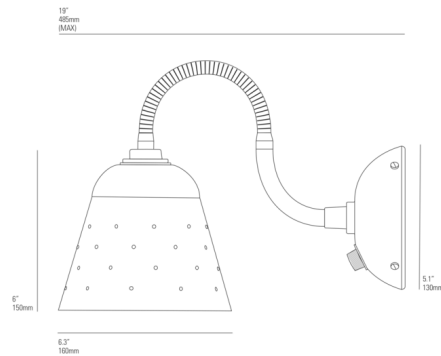

By Original BTC

Description

The Alma Table Lamp features a tapered bone china shade for a go-anywhere look that will complement a variety of decor styles. When illuminated, the shade produces a translucent glow, and it is accented by a series of handmade holes which evoke the look of tiny stars in the night sky. A flexible stem allows the light to be aimed precisely where it is needed for reading or other tasks. Dimmer switch located on canopy.

Shown in coral / white

Specifications

COLOR	White
BODY FINISH	Coral
WATTAGE	6W
DIMMER	Included
DIMENSIONS	6.3"W x 6"H x 19.09"D
BULB NOT INCLUDED	1 x A19/Medium (E26)/6W/120V LED
OTHER BULB OPTIONS	1 x A19/Medium (E26)/40W/120V Incandescent
COUNTRY OF ORIGIN	United Kingdom