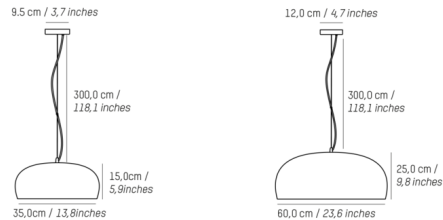

Description

The Brush Pendant offers a refined, modern interpretation of the classic dome pendant. The light source is obscured behind a steel disc, which reflects light upwards towards the dome shade and then downwards into the surrounding to produce gentle ambient light. Brush's simple shape is accented by an iridescent finish which transforms the pendant from a mere fixture into a stunning decorative object.

Shown in white / green

Specifications

COLOR	Green
BODY FINISH	White
WATTAGE	40W
DIMMER	Standard 120V
DIMENSIONS	13.77"W x 5.91"H
BULB NOT INCLUDED	1 x A19/Medium (E26)/40W/120V LED
COUNTRY OF ORIGIN	France