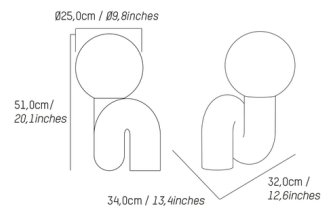

### Specifications

COLOR	White
BODY FINISH	Cherry
WATTAGE	7W
DIMMER	Included
DIMENSIONS	6.89"W x 10.24"H x 6.3"D
BULB NOT INCLUDED	1 x JCD/G9/7W/120V LED
OTHER BULB OPTIONS	1 x JCD/G9/40W/120V Halogen

CLICK TO VIEW PRODUCT