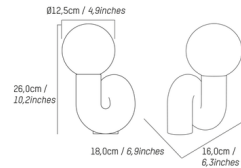

### Specifications

COLOR	White
BODY FINISH	Cherry
WATTAGE	7W
DIMMER	Included
DIMENSIONS	6.89"W x 10.24"H x 6.3"D
BULB NOT INCLUDED	1 x JCD/G9/7W/120V LED
OTHER BULB OPTIONS	1 x JCD/G9/40W/120V Halogen

CLICK TO VIEW PRODUCT