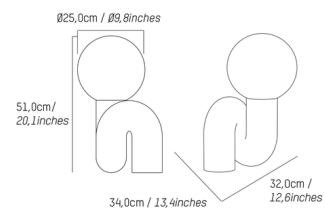

### Specifications

COLOR . . . . . White  
BODY FINISH . . . . . Vanilla  
WATTAGE . . . . . 7W  
DIMMER . . . . . Included  
DIMENSIONS . . . . . 6.89"W x 10.24"H x 6.3"D  
BULB NOT INCLUDED . . . . . 1 x JCD/G9/7W/120V LED  
OTHER BULB OPTIONS . . . . . 1 x JCD/G9/40W/120V Halogen