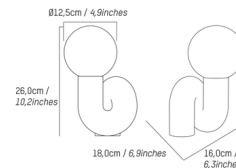

### Specifications

COLOR . . . . . White  
BODY FINISH . . . . . Vanilla  
WATTAGE . . . . . 7W  
DIMMER . . . . . Included  
DIMENSIONS . . . . . 6.89"W x 10.24"H x 6.3"D  
BULB NOT INCLUDED . . . . . 1 x JCD/G9/7W/120V LED  
OTHER BULB OPTIONS . . . . . 1 x JCD/G9/40W/120V Halogen