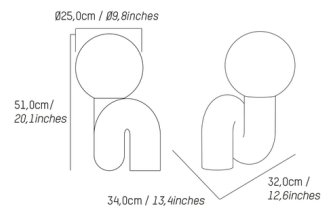

Shown in green / white

Specifications

COLOR	White
BODY FINISH	Green
WATTAGE	7W
DIMMER	Included
DIMENSIONS	13.39"W x 20.08"H x 12.6"D
BULB NOT INCLUDED	1 x A19/Medium (E26)/7W/120V LED
OTHER BULB OPTIONS	1 x A19/Medium (E26)/40W/120V Incandescent