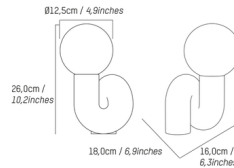

By Petite Friture

Description

The Neotenic Table Lamp features rounded shapes for a playful expression that evokes the comfort of childhood memories. The curved, meandering shape of the ceramic base is topped with a white glass globe. Dimmer switch located on cord.

Shown in green / white

Specifications

COLOR	White
BODY FINISH	Green
WATTAGE	7W
DIMMER	Included
DIMENSIONS	13.39"W x 20.08"H x 12.6"D
BULB NOT INCLUDED	1 x A19/Medium (E26)/7W/120V LED
OTHER BULB OPTIONS	1 x A19/Medium (E26)/40W/120V Incandescent