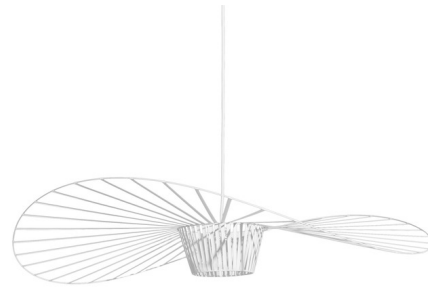

Lightology

lightology.com
866-954-4489
04-24-26

Project: _____

Company: _____

Location: _____ Fixture Type: _____

SPEC #: **PFT1393478**

Approved On: _____ Approved By: _____

Vertigo Pendant with Long Cord By Petite Friture

Description

The Vertigo Pendant is simultaneously ethereal and graphic, adapting to both large and small spaces where it creates its own intimate space. With its ultra light fiberglass structure, stretched with velvety polyurethane ribbons, this pendant lamp fascinates as it comes to life swaying in the soft air currents that surround it. This version of the pendant is supplied with an extra long 32 foot / 10 meter cord, making it perfect for large stairways, foyers, or lobbies.

Shown in white / white

Specifications

COLOR	White
BODY FINISH	White
WATTAGE	40W
DIMMER	Standard 120V
DIMENSIONS	43.3"W x 4.7"H
BULB NOT INCLUDED	1 x A19/Medium (E26)/40W/120V Incandescent
OTHER BULB OPTIONS	1 x A19/Medium (E26)/120V LED
COUNTRY OF ORIGIN	France