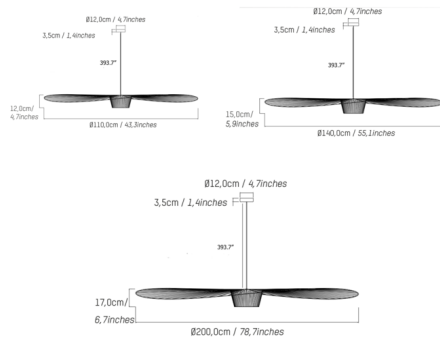

Description

The Vertigo Pendant is simultaneously ethereal and graphic, adapting to both large and small spaces where it creates its own intimate space. With its ultra light fiberglass structure, stretched with velvety polyurethane ribbons, this pendant lamp fascinates as it comes to life swaying in the soft air currents that surround it. This version of the pendant is supplied with an extra long 32 foot / 10 meter cord, making it perfect for large stairways, foyers, or lobbies.

Shown in white / white

Specifications

COLOR	White
BODY FINISH	White
WATTAGE	40W
DIMMER	Standard 120V
DIMENSIONS	43.3"W x 4.7"H
BULB NOT INCLUDED	1 x A19/Medium (E26)/40W/120V Incandescent
OTHER BULB OPTIONS	1 x A19/Medium (E26)/120V LED
COUNTRY OF ORIGIN	France