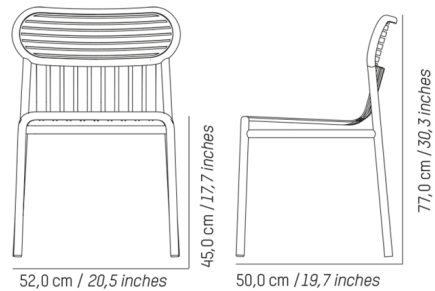

## Week-End Chair - Set of 2

By Petite Friture

### Description

The Week-End Chair brings contemporary grandeur into your outdoor entertaining space. Made of highly durable Aluminum and coated with a weather-resistant powder coating, the Week-End's modern appeal works well with a number of sleek decors. Up to 6 chairs are stackable when not in use. Includes 2 chairs. Note: Suitable for outdoor covered locations.

### Specifications

COLOR	N/A
BODY FINISH	Black
WATTAGE	N/A
DIMMER	N/A
DIMENSIONS	20.47"W x 30.31"H x 19.69"D
BULB	N/A
COUNTRY OF ORIGIN	China

### Technical Information

PRODUCT DIMENSIONS	Seat Height: 17.7"
--------------------	--------------------

CLICK TO VIEW PRODUCT

Notes: