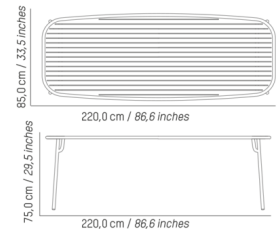

### Specifications

COLOR	N/A
BODY FINISH	Glass Green
WATTAGE	N/A
DIMMER	N/A
DIMENSIONS	33.46"W x 29.53"H x 33.46"D
BULB	N/A
COUNTRY OF ORIGIN	China

CLICK TO VIEW PRODUCT

Notes: