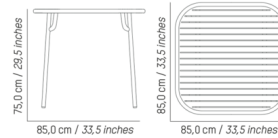

### Specifications

COLOR	N/A
BODY FINISH	Glass Green
WATTAGE	N/A
DIMMER	N/A
DIMENSIONS	33.46"W x 29.53"H x 33.46"D
BULB	N/A
COUNTRY OF ORIGIN	China

CLICK TO VIEW PRODUCT

Notes: