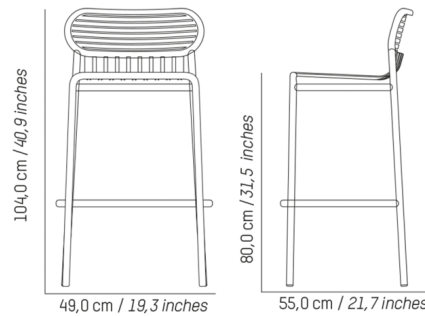

By Petite Friture

Description

The Week-End Bar Stool brings contemporary grandeur into your outdoor entertaining space. Made of highly durable Aluminum and coated with a weather-resistant powder coating, the Week-End's modern appeal works well with a number of sleek decors. Note: Suitable for outdoor covered locations.

Shown in glass green

Specifications

COLOR	N/A
BODY FINISH	Glass Green
WATTAGE	N/A
DIMMER	N/A
DIMENSIONS	21.65"W x 40.94"H x 19.29"D
BULB	N/A
COUNTRY OF ORIGIN	China

Technical Information

PRODUCT DIMENSIONS	Seat Height: 31.5"
--------------------	--------------------