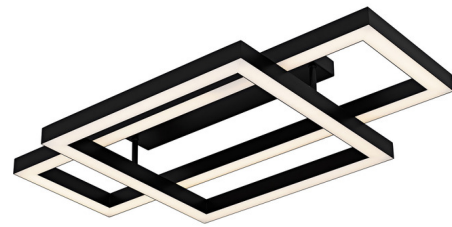

Description

Elevate your interior with the striking oversized Lawless Color-Select Semi Flush Ceiling Light. Designed to make a bold statement, this contemporary fixture provides ample illumination while fitting seamlessly into spaces with lower ceilings. The integrated LED light source ensures energy-efficient lighting, while the included three-way color temperature switch (3000K/4000K/5000K) allows you to easily customize the brightness to create your ideal ambiance.

Specifications

COLOR N/A
BODY FINISH Matte Black
WATTAGE 35W
DIMMER Low Voltage Electronic
DIMENSIONS 36"W x 5.75"H x 20"D
INTEGRATED LED MODULE 1 x LED/35W/120-277V LED

Technical Information

COLOR RENDERING 90 CRI
LAMP COLOR CCT Select
LUMENS/WATT 100.00
LUMINOUS FLUX 3500 lumens