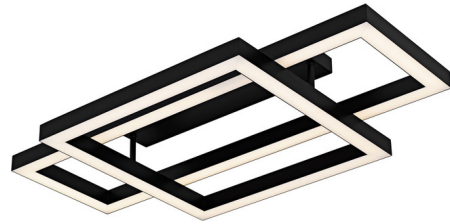

Lightology

lightology.com
866-954-4489
07-02-26

Project: _____

Company: _____

Location: _____ Fixture Type: _____

SPEC #: **QZL1393519**

Approved On: _____ Approved By: _____

Lawless Color-Select Semi Flush Ceiling Light By Quoizel

Description

Elevate your interior with the striking oversized Lawless Color-Select Semi Flush Ceiling Light. Designed to make a bold statement, this contemporary fixture provides ample illumination while fitting seamlessly into spaces with lower ceilings. The integrated LED light source ensures energy-efficient lighting, while the included three-way color temperature switch (3000K/4000K/5000K) allows you to easily customize the brightness to create your ideal ambiance.

Shown in matte black

Specifications

COLOR N/A
BODY FINISH Matte Black
WATTAGE 35W
DIMMER Low Voltage Electronic
DIMENSIONS 36"W x 5.75"H x 20"D
INTEGRATED LED MODULE 1 x LED/35W/120-277V LED

Technical Information