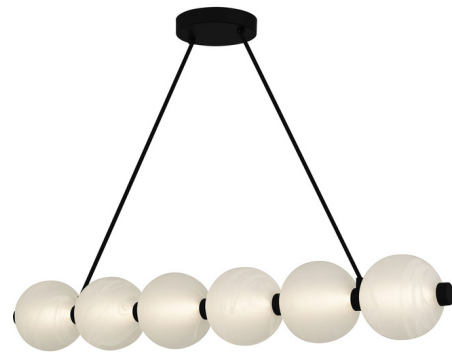

Lightology

lightology.com
866-954-4489
04-22-26

Project: _____

Company: _____

Location: _____ Fixture Type: _____

SPEC #: **QZL1393540**

Approved On: _____ Approved By: _____

Clarendon Linear Chandelier

By Quoizel

Description

Enhance your space with the modern elegance of the Clarendon Linear Chandelier. Featuring alabaster glass, these fixtures bring a unique touch to any room. With an integrated LED light source, Clarendon provides both style and energy efficiency, making them a perfect addition to any modern interior.

Specifications

COLOR Alabaster
BODY FINISH Matte Black
WATTAGE 35W
DIMMER Low Voltage Electronic
DIMENSIONS 43.5"L x 6.5"W x 6.5"H
INTEGRATED LED MODULE 1 x LED/35W/120-277V LED

Technical Information

COLOR RENDERING 90 CRI
LAMP COLOR 3000K
LUMENS/WATT 94.00
LUMINOUS FLUX 3290 lumens

Shown in matte black / alabaster

CLICK TO VIEW PRODUCT

Notes: