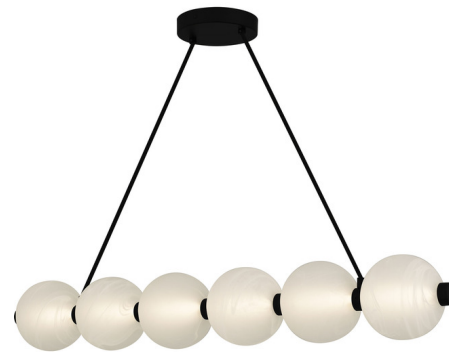

Lightology

lightology.com
866-954-4489
06-29-26

Project: _____

Company: _____

Location: _____ Fixture Type: _____

SPEC #: **QZL1393540**

Approved On: _____ Approved By: _____

Clarendon Linear Chandelier

By Quoizel

Description

Enhance your space with the modern elegance of the Clarendon Linear Chandelier. Featuring alabaster glass, these fixtures bring a unique touch to any room. With an integrated LED light source, Clarendon provides both style and energy efficiency, making them a perfect addition to any modern interior.

Specifications

COLOR . . . . . Alabaster
BODY FINISH . . . . . Matte Black
WATTAGE 35W
DIMMER . . . . . Low Voltage Electronic
DIMENSIONS . . . . . 43.5"L x 6.5"W x 6.5"H
INTEGRATED LED MODULE . . . . . 1 x LED/35W/120-277V LED

Technical Information

COLOR RENDERING . . . . . 90 CRI
LAMP COLOR 3000K
LUMENS/WATT 94.00
LUMINOUS FLUX . . . . . 3290 lumens

Shown in matte black / alabaster

CLICK TO VIEW PRODUCT

Notes: