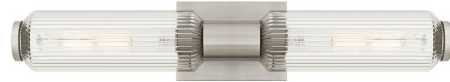

## Hawes Bathroom Vanity Light By Quoizel

### Description

The Hawes Bathroom Vanity Light features a clean, geometric design with a striking visual impact. The two cylindrical ribbed glass shades cast a soft, diffused glow while adding a touch of texture to the space. The light's slender metal backplate complements a range of modern and minimalist bathroom styles. Place Hawes vertically on either side of a vanity mirror or horizontally above a mirror - or use as a wall sconce in a variety of other settings.

Shown in brushed nickel / clear

### Specifications

COLOR . . . . . Clear  
BODY FINISH . . . . . Brushed Nickel  
WATTAGE . . . . . 18W  
DIMMER . . . . . Standard 120V  
DIMENSIONS . . . . . 23.5"W x 4.5"H x 5"D  
BULB NOT INCLUDED . . . . . 2 x T10/Medium (E26)/9W/120V LED