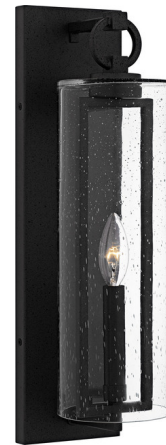

Lightology

lightology.com
866-954-4489
04-24-26

Project: _____

Company: _____

Location: _____ Fixture Type: _____

SPEC #: **QZL1393691**

Approved On: _____ Approved By: _____

Redan Outdoor Wall Light

By Quoizel

Description

The Redan Outdoor Wall Light combines a classic silhouette with industrial style details, creating a versatile look for your home's exterior. The clear seedy glass cylinder diffuses the light for a soft tranquil glow, adding a touch of warmth and ambiance to your entryway or porch. The backplate features three mounting points, allowing you the versatility to install the lantern at different heights.

Shown in stone black / clear seedy

Specifications

COLOR Clear Seedy
BODY FINISH Stone Black
WATTAGE 9W
DIMMER Standard 120V
DIMENSIONS 4.75"W x 18.25"H x 6.5"D
BULB NOT INCLUDED 1 x B10/Candelabra (E12)/9W/120V LED