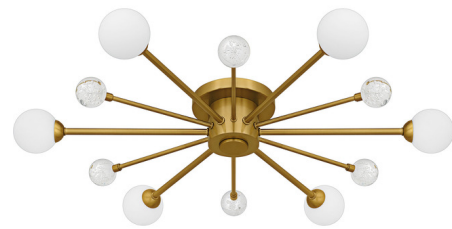

Lightology

lightology.com
866-954-4489
04-21-26

Project: _____

Company: _____

Location: _____ Fixture Type: _____

SPEC #: **QZL1393807**

Approved On: _____ Approved By: _____

Combe Semi Flush Ceiling Light By Quoizel

Description

The Combe Semi Flush Ceiling Light adds a modern touch to any room with its updated Sputnik design. Crystal balls accent the opal etched glass globes, creating a striking visual appeal and enhancing the overall elegance of the piece. Combe effortlessly blends contemporary style with a hint of sophistication and provides both functionality and a stylish statement. Perfect for living rooms, bedrooms, or entryways,

Shown in brushed gold / clear / white

Specifications

COLOR Clear / White
BODY FINISH Brushed Gold
WATTAGE 42W
DIMMER Standard 120V
DIMENSIONS 30"W x 4.25"H x 30"D
BULB NOT INCLUDED 6 x JCD/G9/7W/120V LED