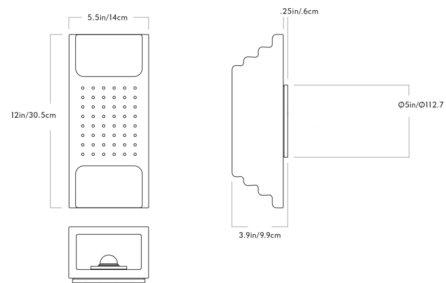

### Specifications

COLOR	N/A
BODY FINISH	Manganese
WATTAGE	8W
DIMMER	Low Voltage Electronic
DIMENSIONS	5.5"W x 12"H x 3.9"D
INTEGRATED LED MODULE	1 x LED/8W/120-277V LED